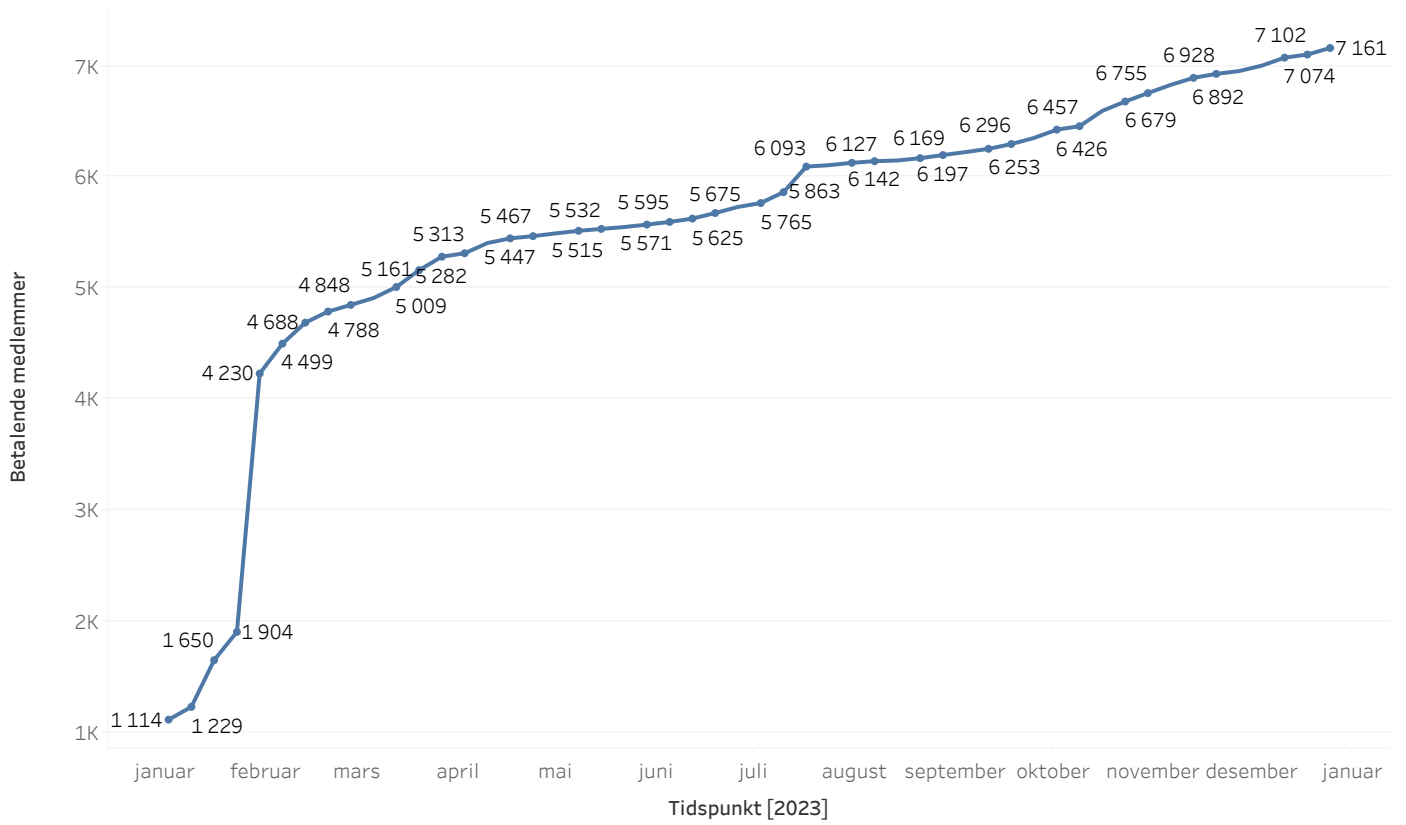

# Utvikling betalte medlemmer

The trend of RUNNING\_SUM([Number of Records]) for SisteBetalings Week. The marks are labeled by RUNNING\_SUM([Number of Records]). The data is filtered on Betalt and Alder (gruppert over/under 26). The Betalt filter keeps Betalt. The Alder (gruppert over/under 26) filter excludes 1816 and Null.