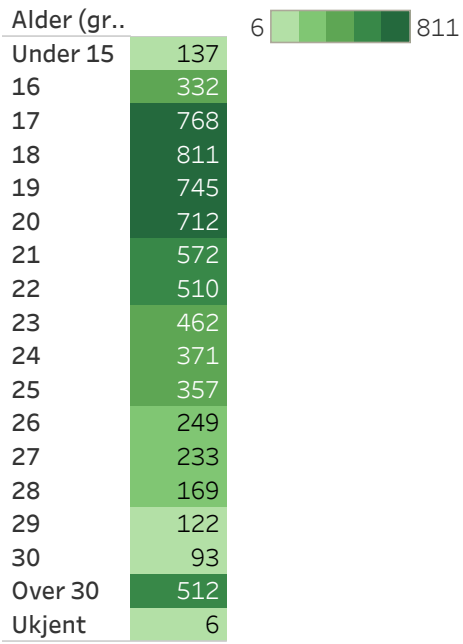

Aldersford deling

([Number of Records]) broken down by Alder (group). Color shows ([Number of Records]). The marks are labeled by ([Number of Records]).

Betalt - nye pr måned

Fylke	Lokallag	Month of SisteBetaling												Grand..	
		Null	janua..	febru..	mars..	april..	mai 2..	juni 2..	juli 20..	augus..	septe..	oktob..	nove..		dese..
Akershus	Aurskog-Hølan..	15	22	45	10			1	28	3	1	7	4	3	139
	Bærum			1											1
	Christiania		3	14	1			1	3			1	1		24
	Eidsvoll	8	9	31	8	2	2	3	16		1	5	1	1	87
	Enebakk	25	8	33	6	5	1	3	12						93
	Frogn og Neso..	3	3	12					2		2	1		1	24
	Gjerdrum	3	4	14					5	1		4	1		32
	Hurdal	4	6	15	2	2	1		5			3			38
	Kråkstad/Ski	4	7	16	1				2	2		5	12		49
	Nannestad	5	11	23	10		1	1	6		2	2	3	1	65
	Nes i Akershus	28	29	48	3	5	2	7	61		4	11	2	9	209
	Nittedal og Ha..	4	6	9	1	1			3		1	1	1		27
	Skedsmo	2	11	20	1	2		5	14		1	1	1		58
	Sørums	9	15	45	8	5	2	5	19	1	1	3		1	114
	Ullensaker	16	30	53	5	1	3	3	19		4	3	1	3	141
Vestby	3	12	38	6				6	3	1	2	7		78	
Ås	12	7	18	1	3		4	8		9	6	6		74	
Total	141	183	435	63	26	12	33	209	10	27	55	40	19	1253	
Aust-Agde..	Aust-Agder	3	2	1									2	8	
	Total	3	2	1									2	8	
Buskerud	Hallingdal	2	2	3				1	1	2	10		1	22	
	Haug	2	7	28	1	1		2	2		4			47	
	Lier	3	16	27	2	3	1	4	3	3	1		1	66	
	Modum	5	3	15	1	2	3	4	2	2	1	1	2	3	44
	Numedal	2	3	18	1		3		4		1			2	34
	Ringerike	17	4	9		3	1	2			2	3	1	1	43
	Sandsvør	7	10	24	3	2	7		4		4	20	2	3	86
	Sigdal og Egge..	6	7	13	3	2			1		10	4		1	47
	Total	44	52	137	11	13	15	10	17	8	21	42	6	13	389
Finnmark	Finnmark dire..			1									1	2	
	Total			1									1	2	
Hedmark	Alvdal		8	19	5	1	2	2	2		1		1	41	
	Brøttum	21	17	34	4	1	1	1	5			2	6	92	
	Elverum	4	12	19	6	1	1	2	5	1		2	5	60	
	Furnes	9	19	45	12	2		1	2		1		2	95	
	Hedmark Direk..			5										5	
	Løten	26	16	24	4	7	2	1	1		5	3	5	94	
	Nes i Hedmark	12	16	29	6	4			3				2	13	85
	Odal Bygdeun..	25	11	20	10	2			3	3	11		6	2	93
	Ringsaker	13	27	18	5	6		4	4	3	1	6	5	5	97
	Romedal/Stan..	66	50	76	11	8	1	1	7	3	6	9	17	21	276
	Solør Bygdeun..	5	10	33	3		1		3		2	1	1	2	61
	Vang	42	35	41	9	4		1	5	1		6	5	7	156
	Veldre	6	12	15	11	2		1	3	1		2	1	1	55
Vingelen			2	4							7			13	
Total	229	233	380	90	38	8	14	43	12	27	38	56	55	1223	
Hordaland	Fløien			3	1					1				5	
	Kvam	4	3	17	1	1	1	1			1	3		32	
	Kvinnherad			1										1	
	Voss	5	22	62	12		1				1	1		104	
	Total	9	25	83	14	1	2	1	1	1	2	4		142	
Møre og Romsdal	Gjemnes	1	4	10		1		1	1		2			20	
	Halsa			1										1	
Romsdal	Rindal			1										1	
	Skåla	1	1	7		1				2				12	
	Surnadal		1	5	1	2								9	
	Total	2	6	24	1	4		1	1	2	2			43	
	Nord-Trø..	Inderøy	9	15	41	5				2		2	3		77
Leksvik og Mo..				5										5	
Levanger		5	5	28	5				1	2		2		48	
Namdalseid By..		7	3	5		1	1			3		5	1	27	
Nærøy og Vikna				1					1					2	
Steinkjer		9	9	23	4	3			1	1	1	7	5	63	
Stjørdal		16	11	18	2	16		1			1	1		66	
Verdal		5	1	10	2						3	1		22	
Total	51	44	131	18	20	1	1	5	6	7	19	6	1	310	
Nordland	Vesterålen		3	3	2								1	9	

Number of Records broken down by SisteBetaling Month vs. Fylke and Lokallag. The data is filtered on Betalt, which keeps Betalt.