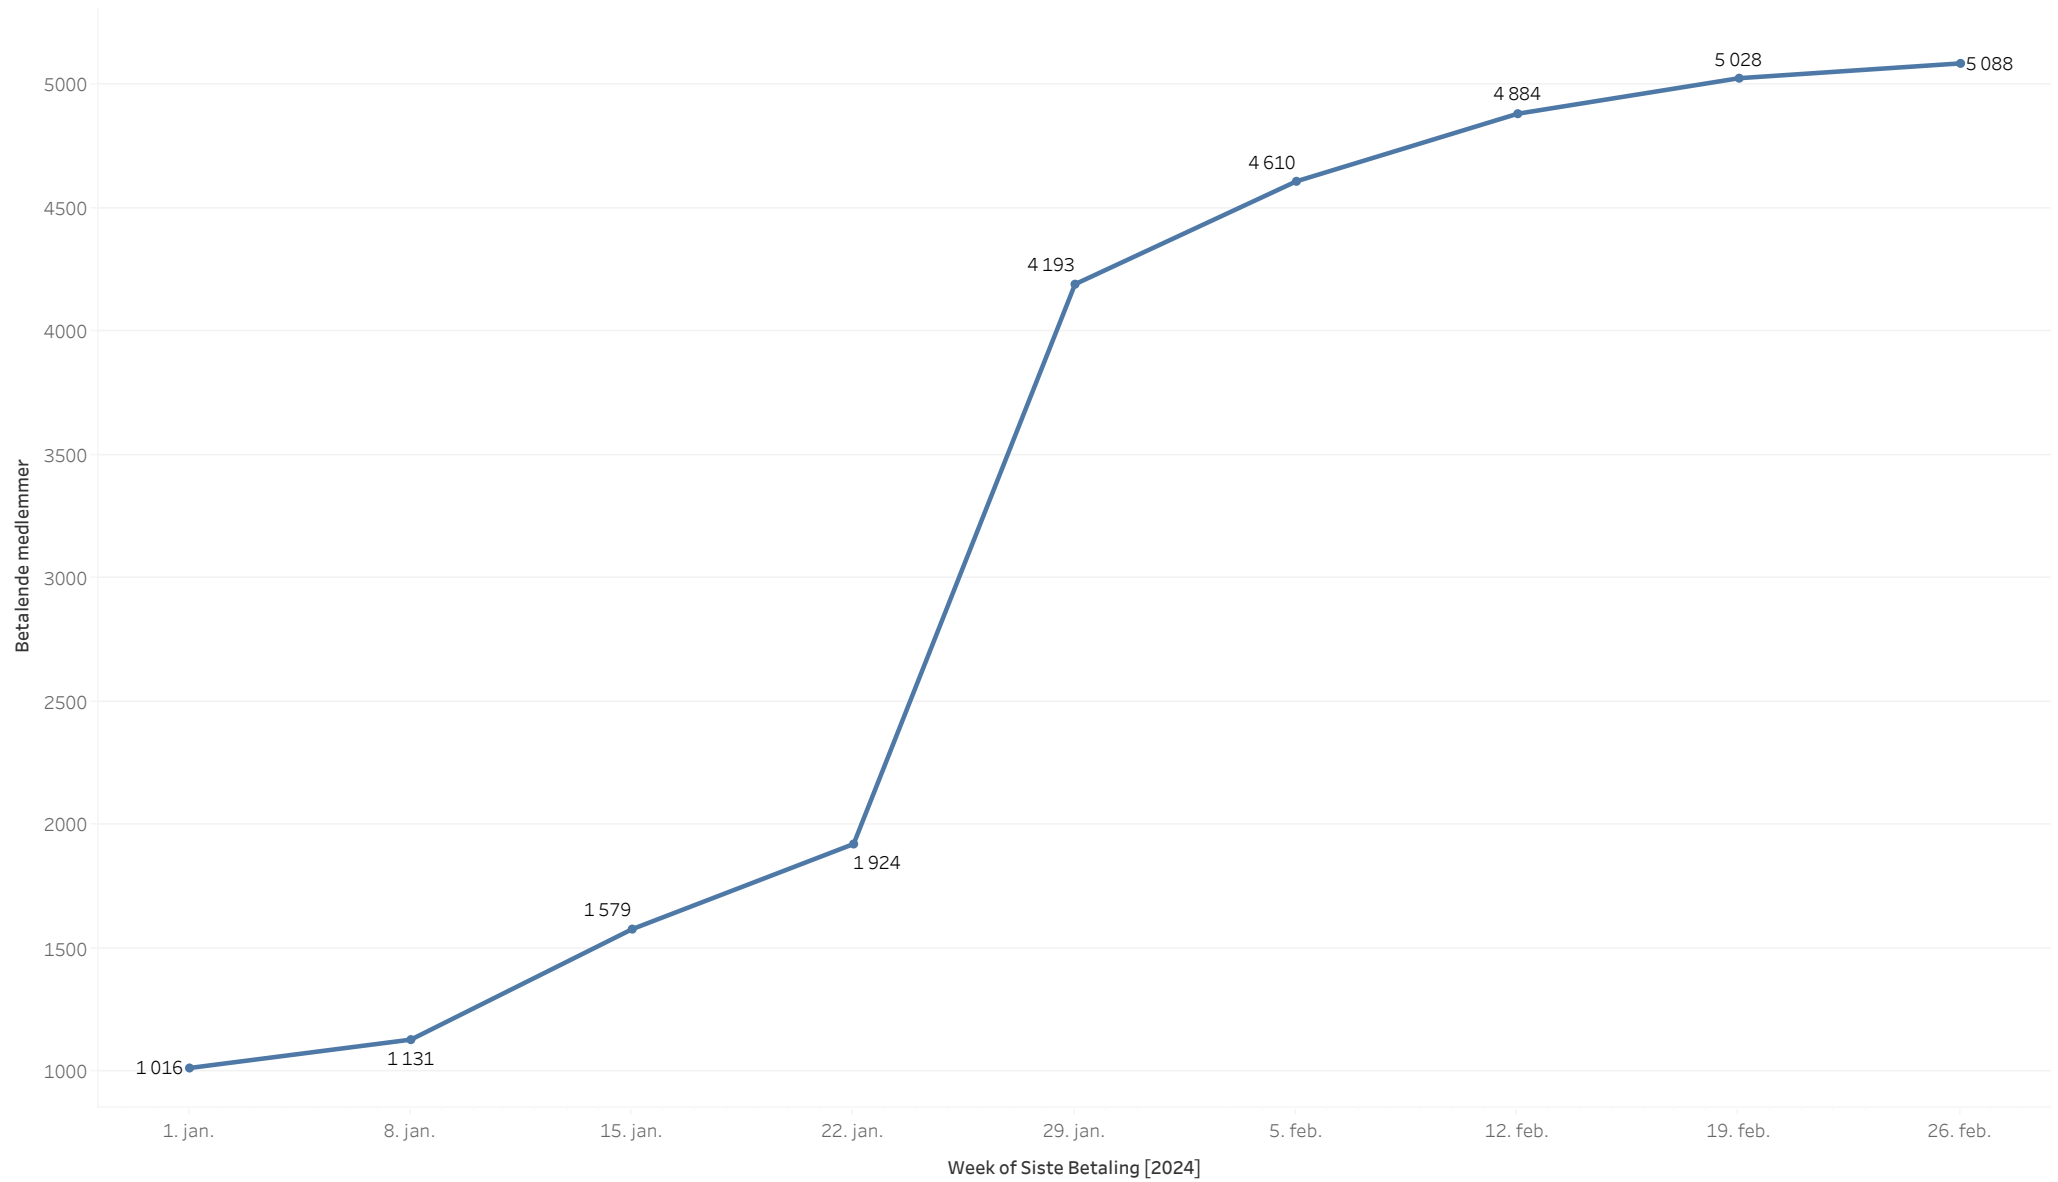

Utvikling betalte medlemmer

The trend of RUNNING_SUM([Number of Records]) for Siste Betaling Week. The marks are labeled by RUNNING_SUM([Number of Records]). The data is filtered on Betalt and Alder (gruppert over/under 26). The Betalt filter keeps Betalt. The Alder (gruppert over/under 26) filter excludes 1816 and Null.